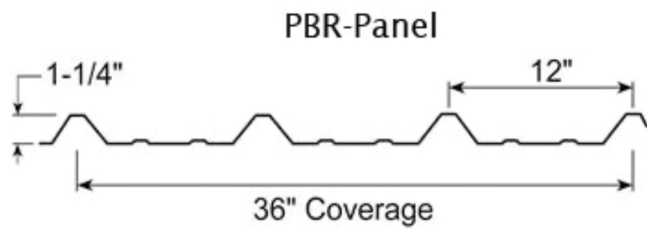

## Panel Details

- \* PBR-Panel (siding & roofing)
- \* 36" Total Coverage with 1-1/4" Rib Height
- \* 26 Gauge
- \* Available in a Valspar Weather XL 40 Year Paint Warranty System. Call for available colors
- \* Available in Galvalume
- \* Exposed Fasteners
- \* Agricultural & Commercial Use
- \* Applies Over Open Framing or Solid Substrates
- \* Suggested Minimum Roof Slope 1:12