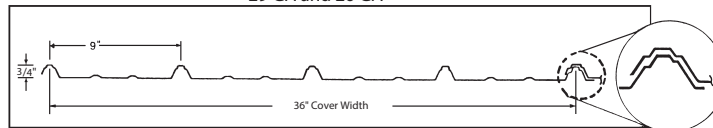

Black

Galvanized/Galvalume

TUFF-RIB<sup>®</sup>  
 29 GA and 26 GA

5-V CRIMP  
 29 GA and 26 GA

STANDING SEAM  
 29 GA, 26 GA and 24 GA

PROUDLY FINISHED WITH  
**SHERWIN-WILLIAMS**  
 Coil Coatings

The above colors are intended only as an approximation of actual colors. Exact color chips can be supplied if required.  
 Please note that secondary panels DO NOT necessarily match color chart.