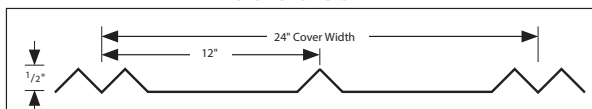

Black

Galvanized/Galvalume

TUFF-RIB<sup>®</sup>  
 29 GA and 26 GA

5-V CRIMP  
 29 GA and 26 GA

STANDING SEAM  
 29 GA, 26 GA and 24 GA

PROUDLY FINISHED WITH  
**SHERWIN-WILLIAMS**  
 Coil Coatings

The above colors are intended only as an approximation of actual colors. Exact color chips can be supplied if required.  
 Please note that secondary panels DO NOT necessarily match color chart.