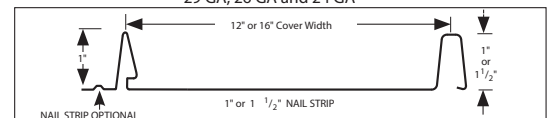

Black

Galvanized/Galvalume

TUFF-RIB<sup>®</sup>  
 29 GA and 26 GA

5-V CRIMP  
 29 GA and 26 GA

STANDING SEAM  
 29 GA, 26 GA and 24 GA

PROUDLY FINISHED WITH  
**SHERWIN-WILLIAMS**  
 Coil Coatings

The above colors are intended only as an approximation of actual colors. Exact color chips can be supplied if required.  
 Please note that secondary panels DO NOT necessarily match color chart.