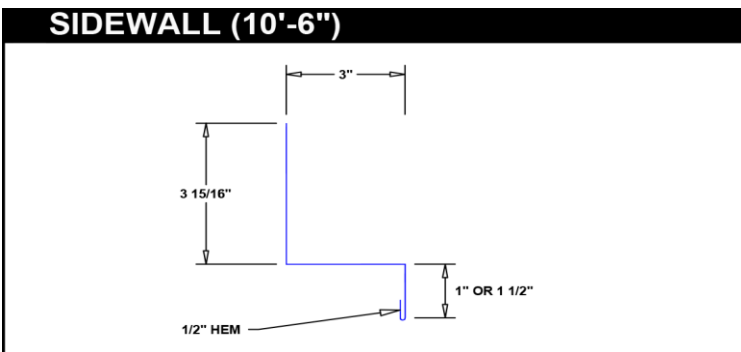

26 GA Painted -
26 GA Galvalume -
26 GA Copper Metallic -

24 GA Painted -
24 GA Copper Metallic -
24 GA Galvalume -

Call for pricing and availability