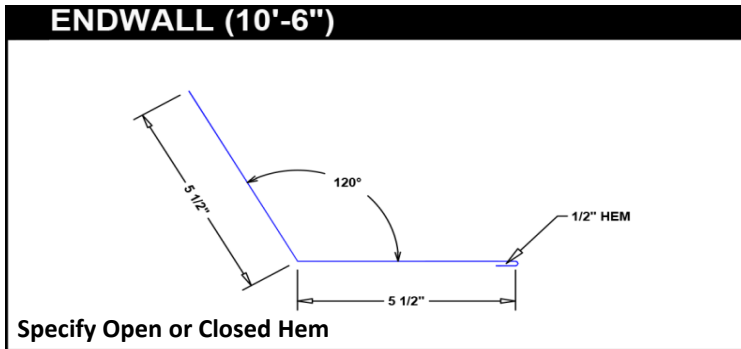

Standing Seam Trims (2 of 4)

Unit Price

26 GA Painted -
26 GA Galvalume -
26 GA Copper Metallic -

24 GA Painted -
24 GA Copper Metallic -
24 GA Galvalume -

Call for pricing and availability