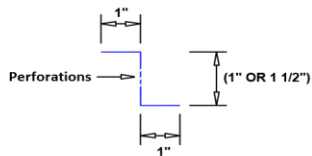

PERFORATED Z-BAR (10'-6")

26 GA Painted -
26 GA Galvalume -
26 GA Copper Metallic -

24 GA Painted -
24 GA Copper Metallic -
24 GA Galvalume -

Call for pricing and availability