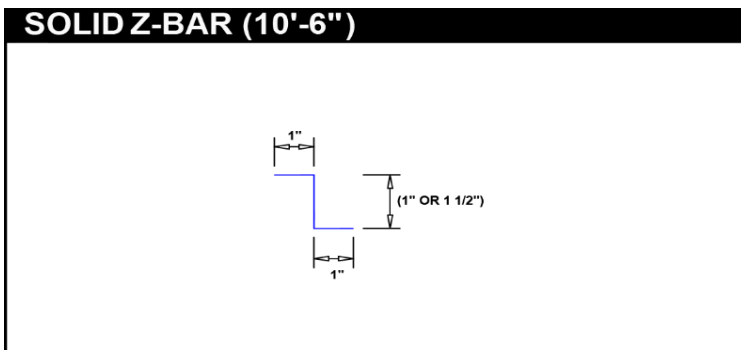

26 GA Painted -
26 GA Galvalume -
26 GA Copper Metallic -

24 GA Painted -
24 GA Copper Metallic -
24 GA Galvalume -

Call for pricing and availability