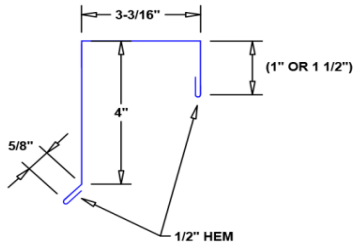

Standing Seam Trims (3 of 4)

Unit Price

RAKE (10'-6")

26 GA Painted -
26 GA Galvalume -
26 GA Copper Metallic -

24 GA Painted -
24 GA Copper Metallic -
24 GA Galvalume -

Call for pricing and availability