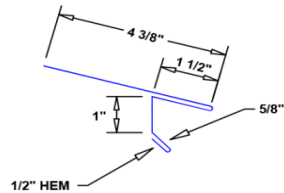

EXTENDED EAVE (10'-6")

26 GA Painted -
26 GA Galvalume -
26 GA Copper Metallic -

24 GA Painted -
24 GA Copper Metallic -
24 GA Galvalume -

Call for pricing and availability