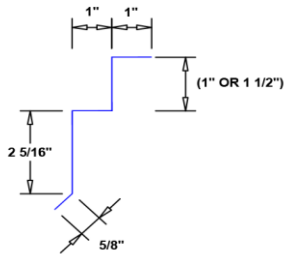

## RAKE CLEAT (10'-6")

26 GA -

24 GA -

**\*\*Call for pricing and availability\*\***