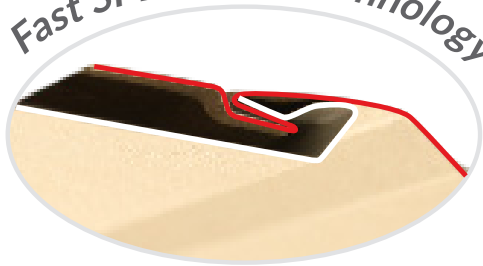

SPEEDLAP™

Happy Jobsites!

29 Gauge Steel

Now available in Woodgrain!

Solid

Vented

Center Vented

Textured Colors		Smooth Colors	
TAG	Tex. Ash Gray	AL	Alamo White
TBW	Tex. Brilliant White	AG	Ash Gray
TBN	Tex. Brown	BA	Bare Galvalume
TBG	Tex. Burgundy	BW	Brilliant White
TBS	Tex. Burnished Slate	BR	Brite Red
TCH	Tex. Charcoal	BN	Brown
TDB	Tex. Dark Blue	BU	Buckskin
TDG	Tex. Dark Green	BG	Burgundy
TGB	Tex. Gallery Blue	BS	Burnished Slate
TGR	Tex. Graphite	CH	Charcoal
TMB	Tex. Matte Black	CM	Copper Metallic
TRU	Tex. Rustic Red	DG	Dark Green
TTA	Tex. Taupe		
		Woodgrain	
		WO	Warm Oak
		WG	Weathered Gray

Fast SPEEDLAP Technology

- Available in all colors
- Heavy duty 29 gauge steel
- Fast and easy to install
- Both smooth and textured colors are available