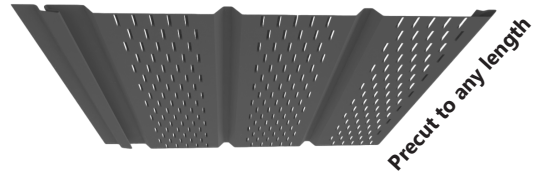

SPEEDLAP™

Happy Jobsites!

29 Gauge Steel

Now available in Woodgrain!

Solid

Vented

Center Vented

Textured Colors		Smooth Colors	
TAG	Tex. Ash Gray	AL	Alamo White
TBW	Tex. Brilliant White	AG	Ash Gray
TBN	Tex. Brown	BA	Bare Galvalume
TBG	Tex. Burgundy	BW	Brilliant White
TBS	Tex. Burnished Slate	BR	Brite Red
TCH	Tex. Charcoal	BN	Brown
TDB	Tex. Dark Blue	BU	Buckskin
TDG	Tex. Dark Green	BG	Burgundy
TGB	Tex. Gallery Blue	BS	Burnished Slate
TGR	Tex. Graphite	CH	Charcoal
TMB	Tex. Matte Black	CM	Copper Metallic
TRU	Tex. Rustic Red	DG	Dark Green
TTA	Tex. Taupe		
		Woodgrain	
		WO	Warm Oak
		WG	Weathered Gray

Fast SPEEDLAP Technology

- Available in all colors
- Heavy duty 29 gauge steel
- Fast and easy to install
- Both smooth and textured colors are available